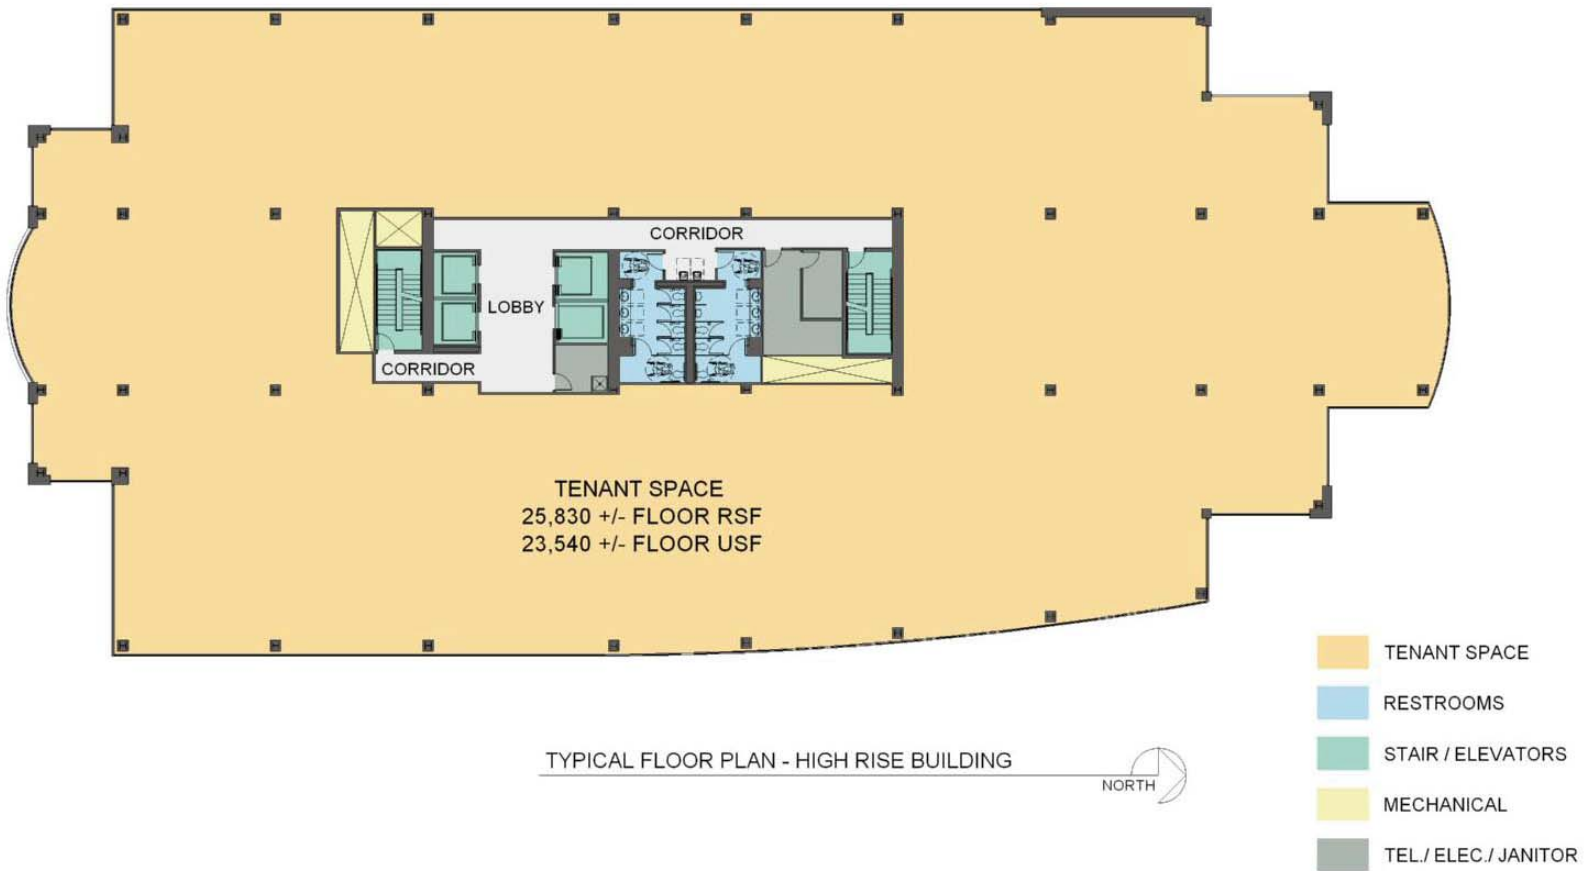

THE MERIDIAN at Brentwood

For Office and Retail Space Opportunities:

DCM Development Co. 543 Hanley Industrial Court, Suite 300 Saint Louis, Missouri 63144 Office: 314.727.9300 Fax: 314.727.9301