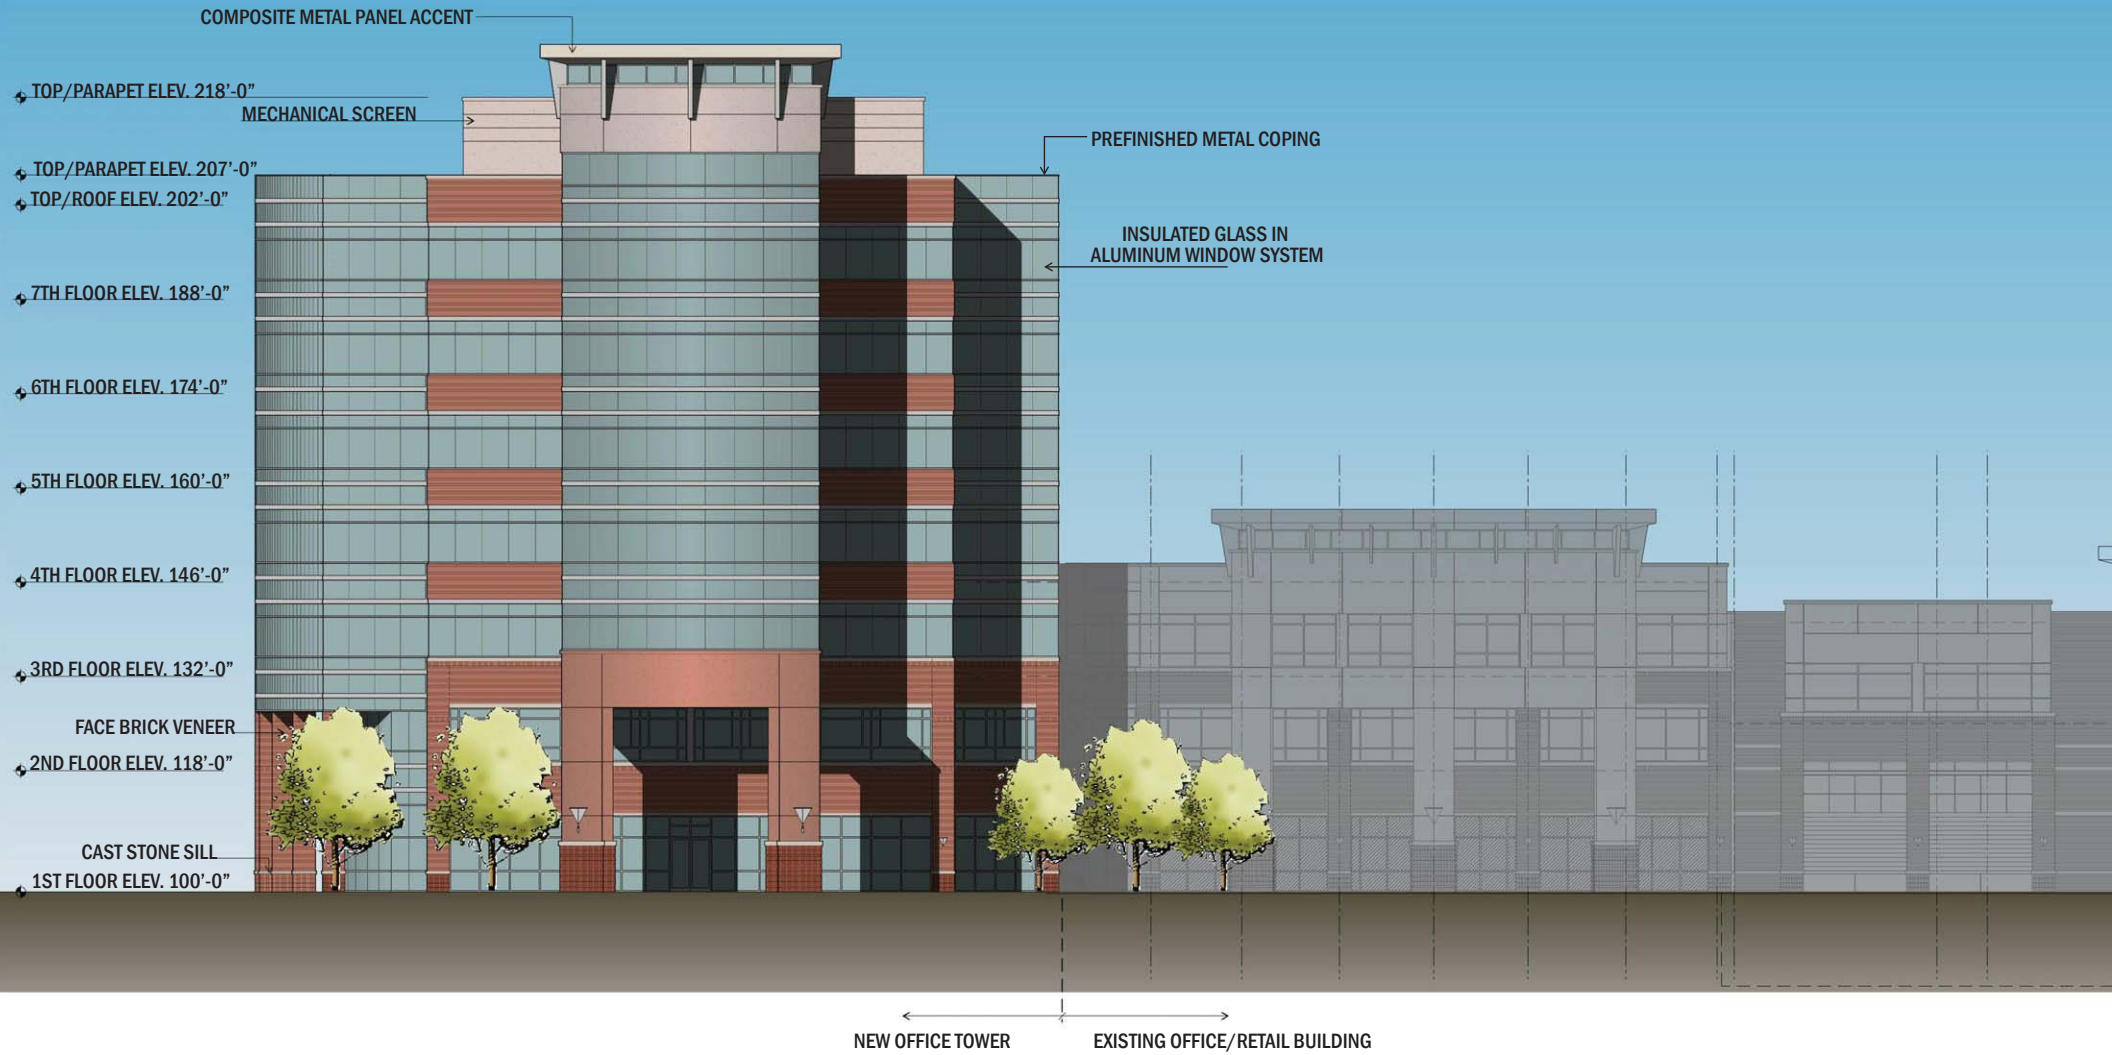

THE MERIDIAN at Brentwood

NORTH BUILDING ELEVATION

1/8"=1'-0"