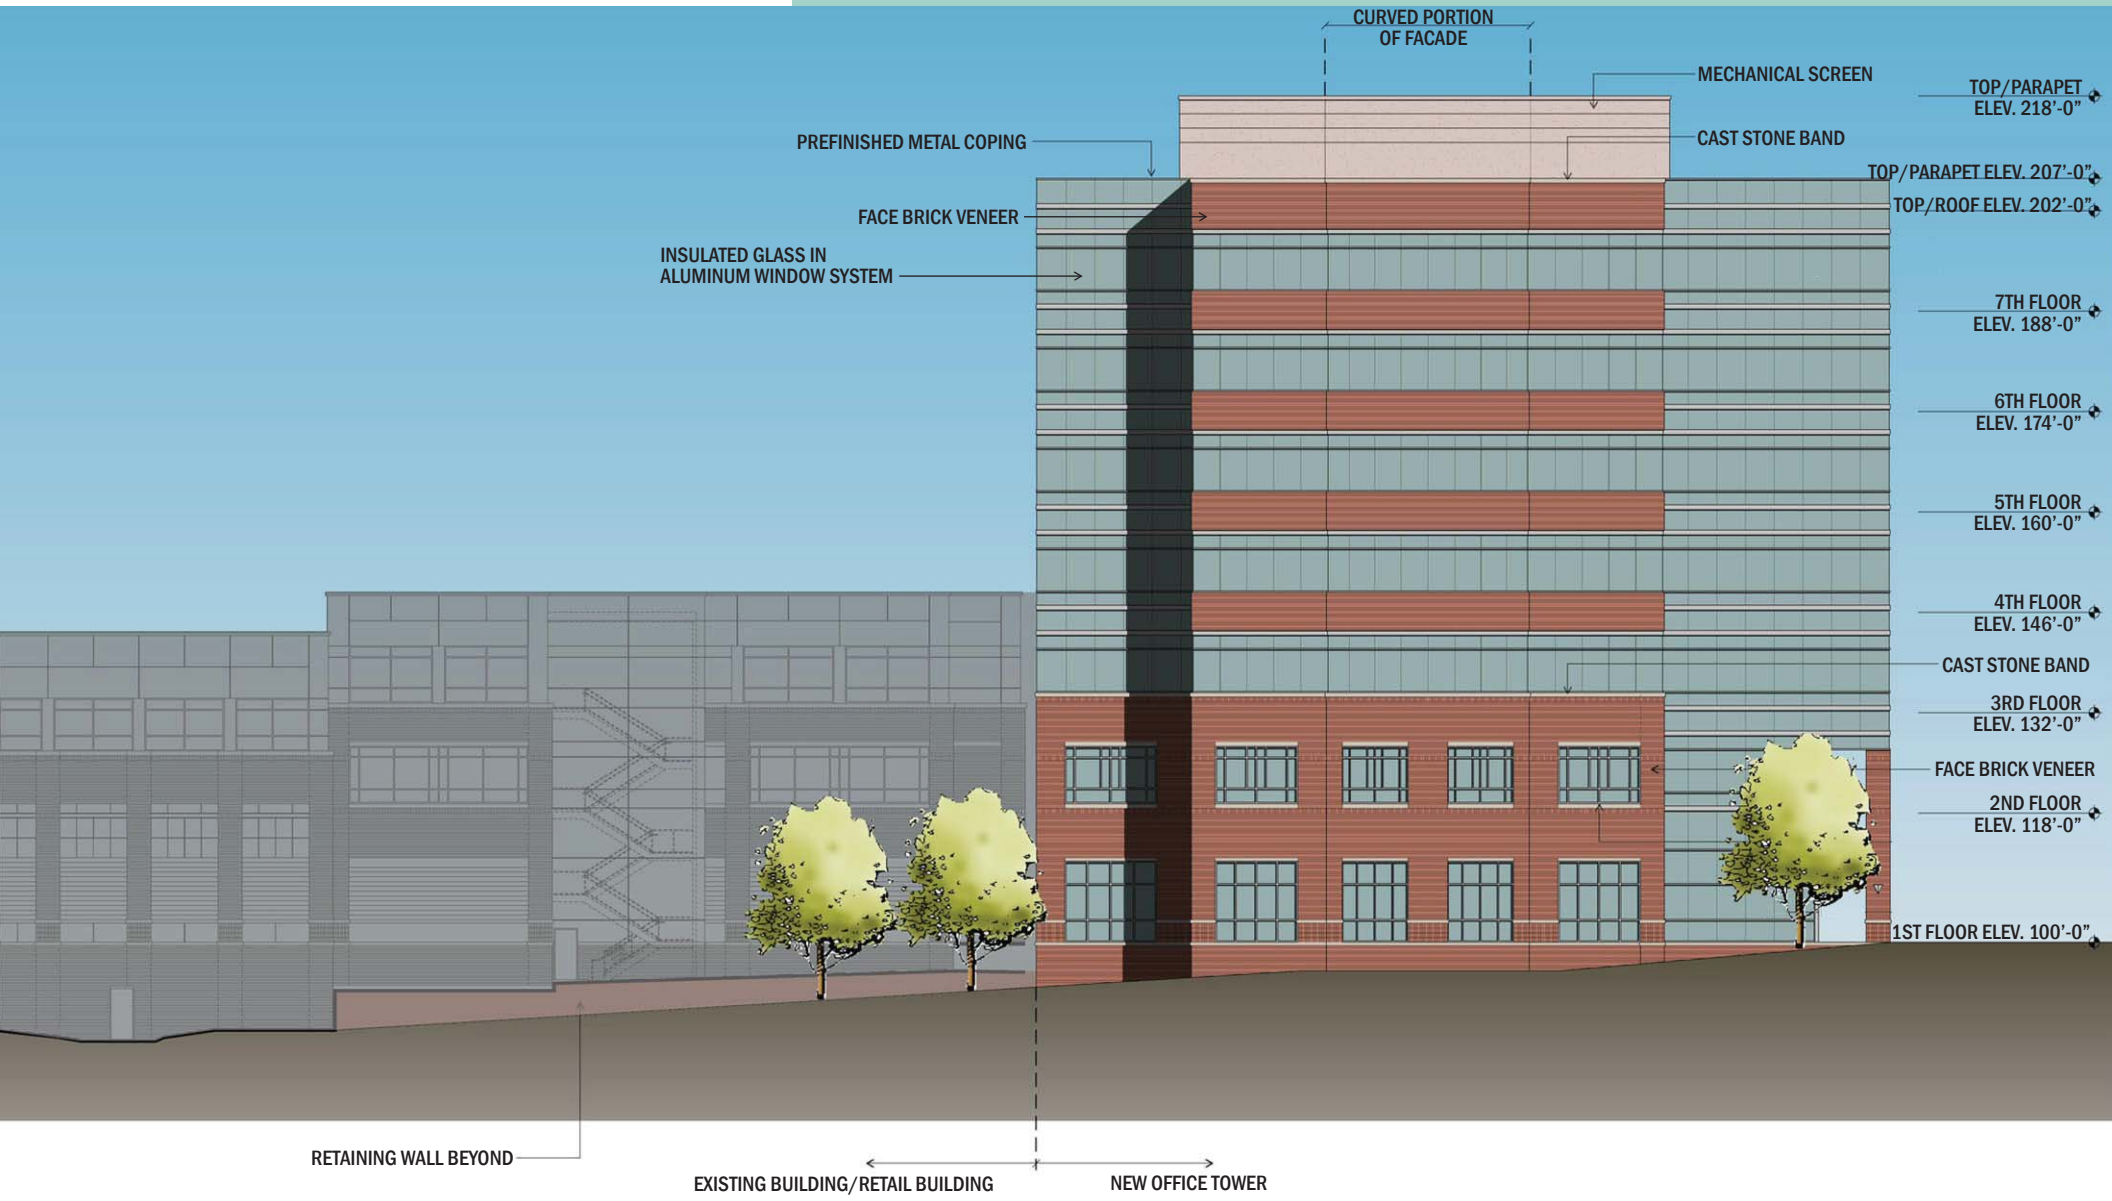

THE MERIDIAN at Brentwood

SOUTH BUILDING ELEVATION

1/8"=1'-0"