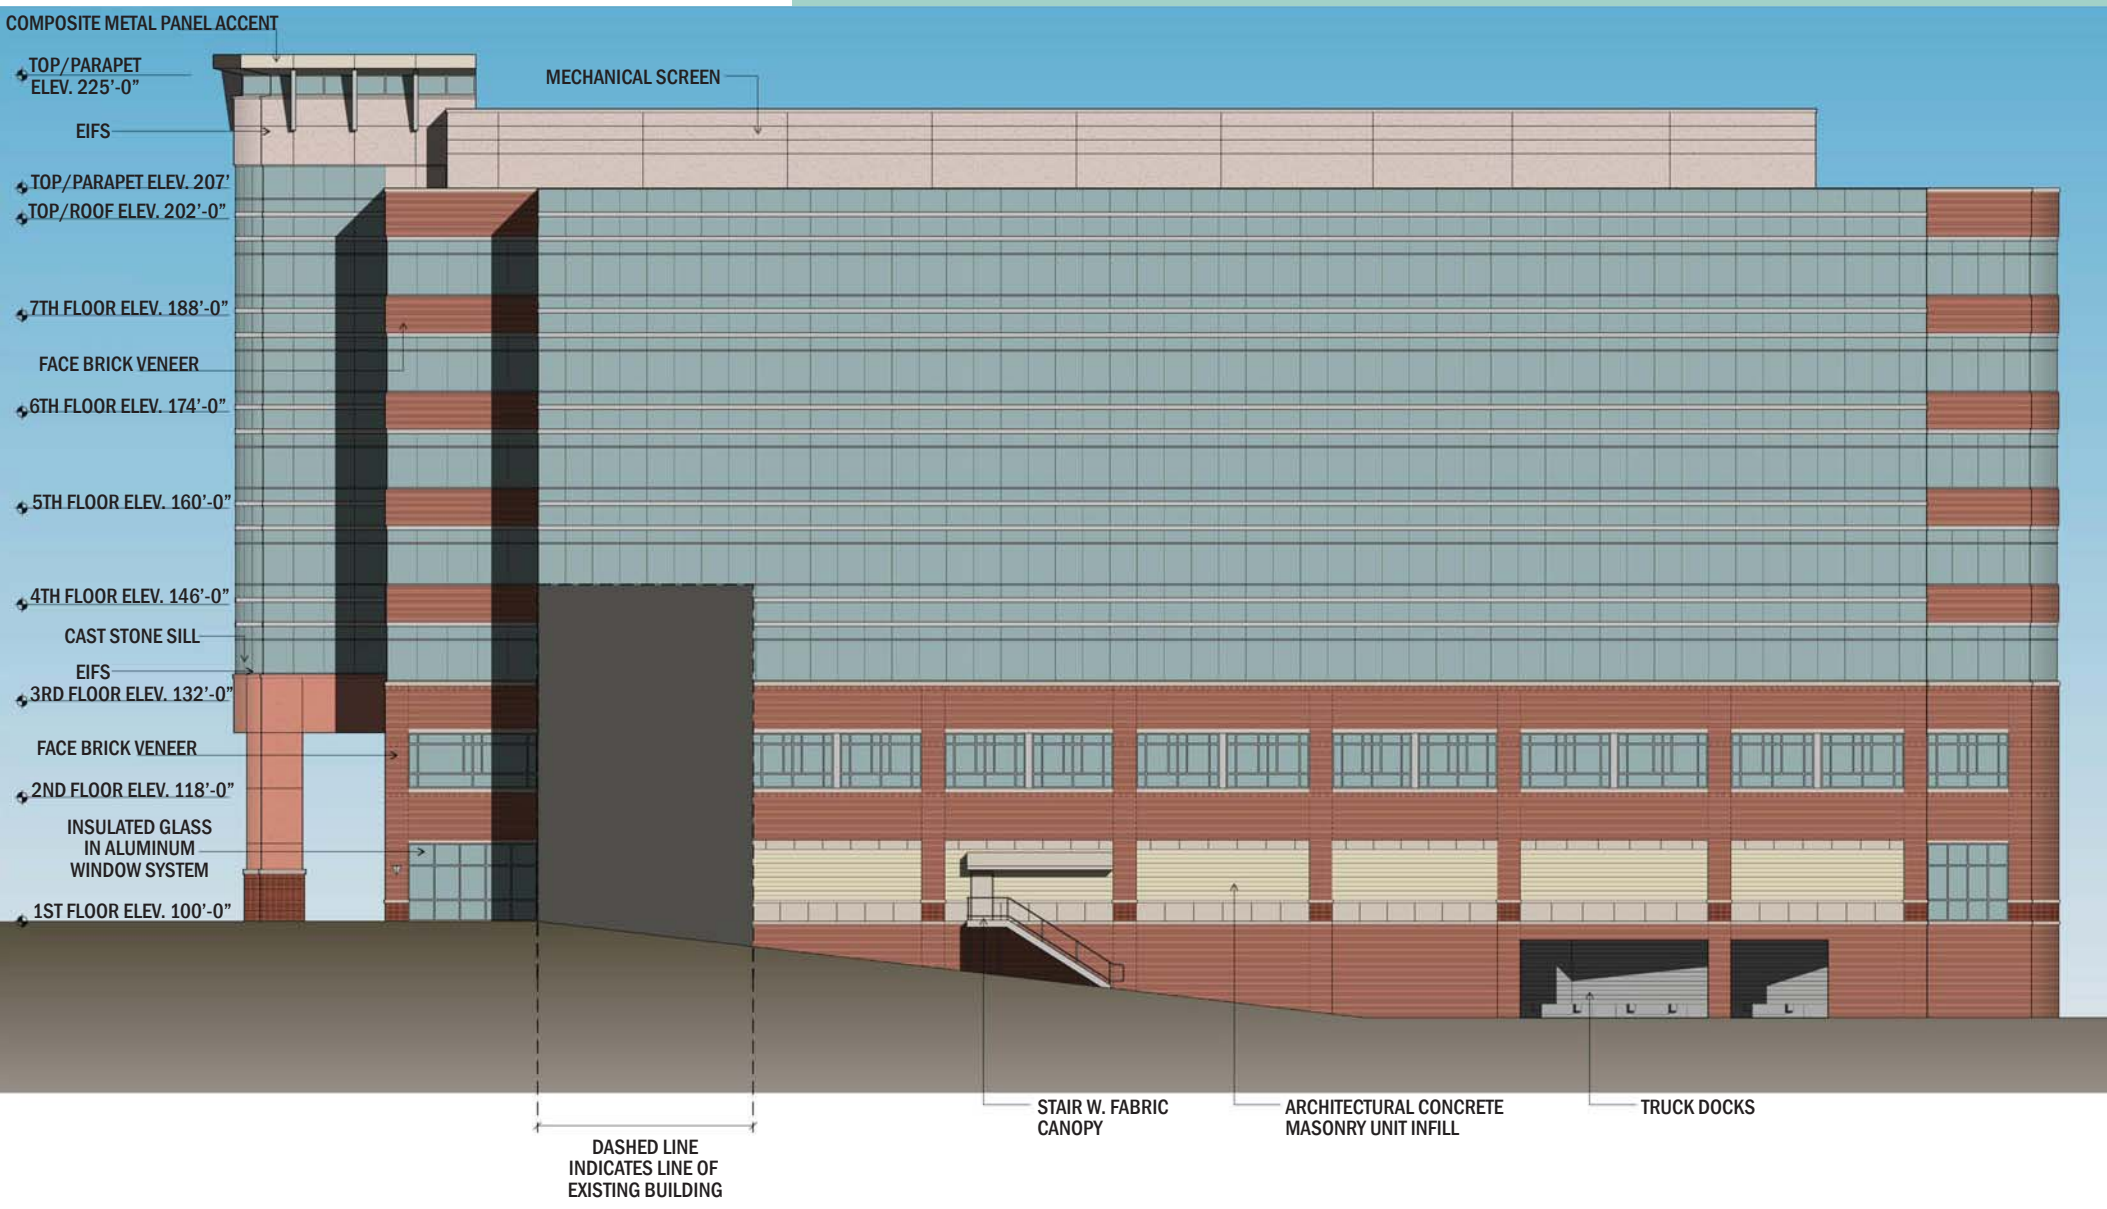

THE MERIDIAN at Brentwood

WEST BUILDING ELEVATION

1/8"=1'-0"